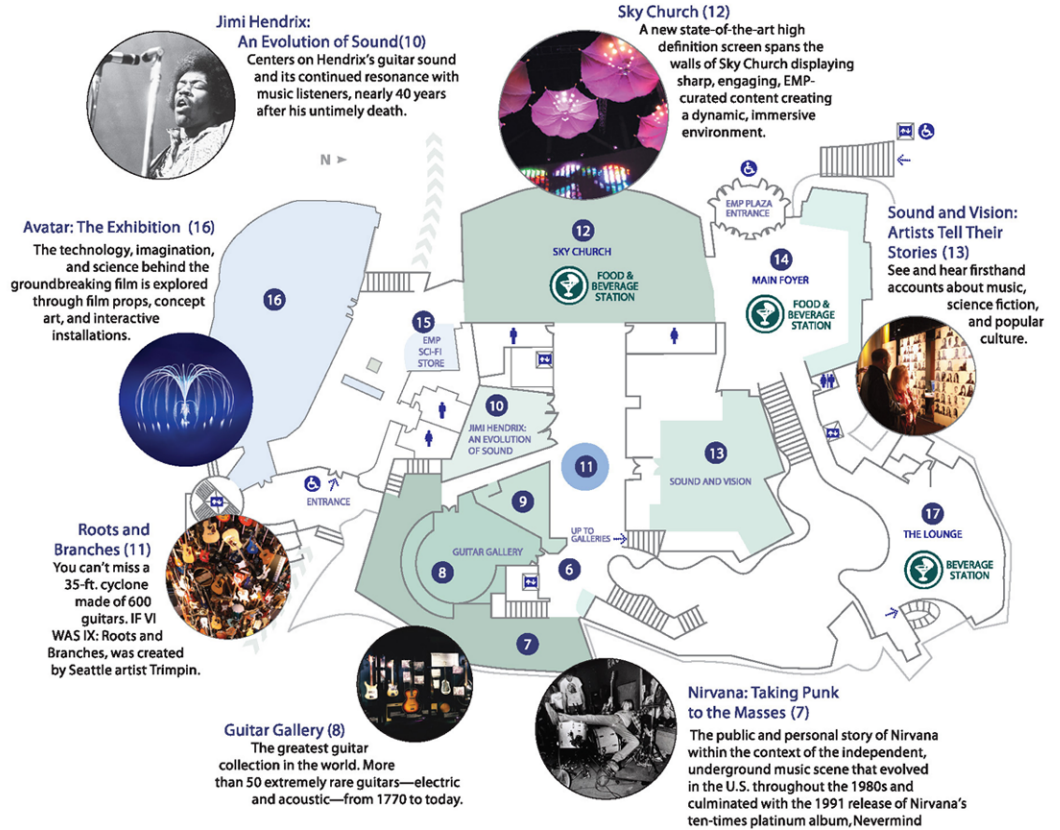

# LOBBY LEVEL

- EMP Lobby 1
- Group Entrance A

Food & Beverages are ONLY allowed in Areas 1,12,14 & 17.

# MAIN LEVEL

- Audio Guide Station 6
- Nirvana: Taking Punk to the Masses 7
- Guitar Gallery: The Quest for Volume 8
- Play On Theater Featuring Nirvana Confessional 9
- Jimi Hendrix: An Evolution of Sound 10
- Roots and Branches Sculpture 11
- Sky Church 12
- Food & Beverage Stations 12
- Sound and Vision: Artists Tell Their Stories 13
- Main Foyer 14
- Food & Beverage Stations 14
- EMP Sci-Fi Store 15
- Avatar: The Exhibition 16
- The Lounge 17
- Beverage Station 17

# LEVEL 3

- Sound Lab 18
- Demo Lab 19
- On Stage 20
- Battlestar Galactica: The Exhibition 21