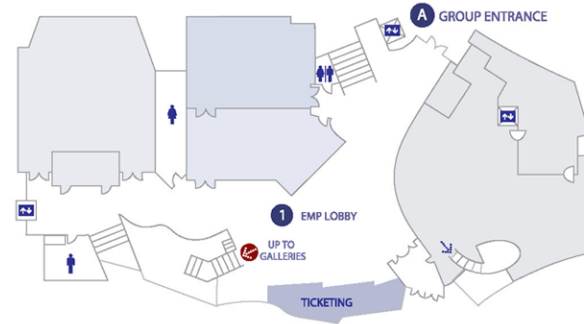

# LOBBY LEVEL

- EMP Lobby 1
- Group Entrance A

Food & Beverages are ONLY allowed in Areas 1,12,14 & 17.

# MAIN LEVEL

- Audio Guide Station 6
- Nirvana: Taking Punk to the Masses 7
- Guitar Gallery: The Quest for Volume 8
- Play On Theater Featuring Nirvana Confessional 9
- Jimi Hendrix: An Evolution of Sound 10
- Roots and Branches Sculpture 11
- Sky Church 12
- Food & Beverage Stations 12
- Sound and Vision: Artists Tell Their Stories 13
- Main Foyer 14
- Food & Beverage Stations 14
- EMP Sci-Fi Store 15
- Avatar: The Exhibition 16
- The Lounge 17
- Beverage Station 17

# LEVEL 3

- Sound Lab 18
- Demo Lab 19
- On Stage 20
- Battlestar Galactica: The Exhibition 21