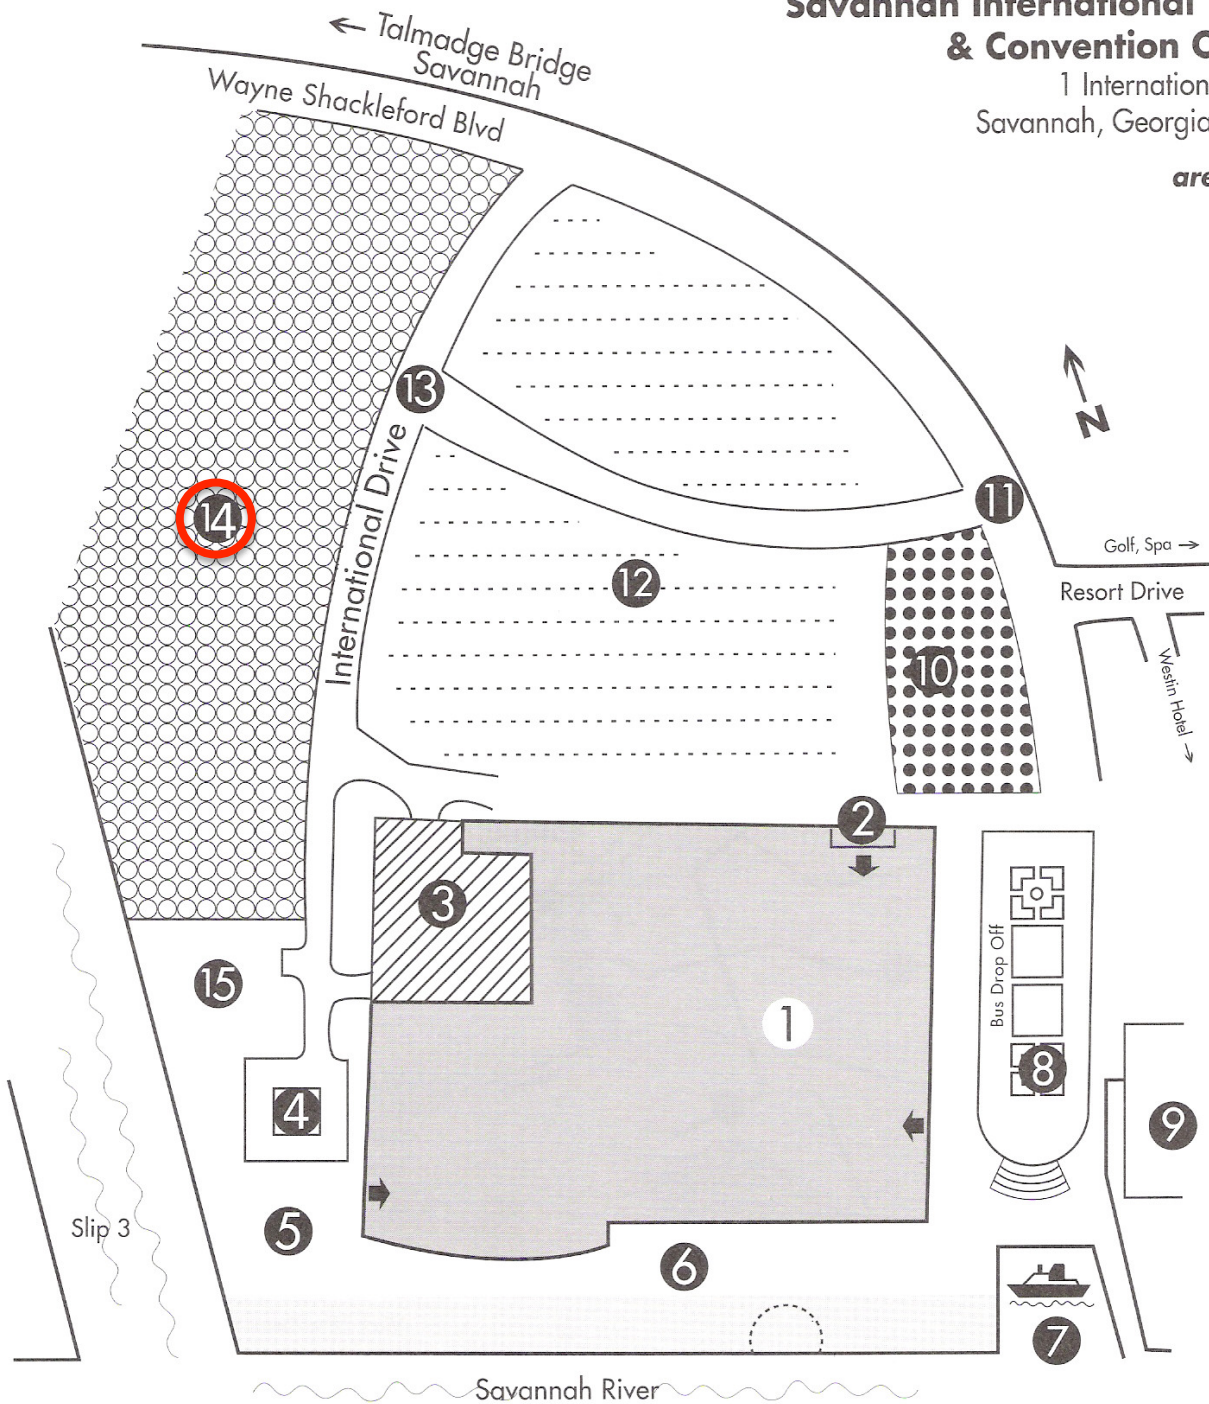

# Savannah International Trade & Convention Center

1 International Drive  
Savannah, Georgia 31402

area map

1	Savannah International Trade & Convention Center.	5	River Plaza.	9	Westin Savannah Harbor Resort & Spa.	13	West Parking Entry.
2	North Entrance.	6	Esplanade and River Walk.	10	Area 3. Overflow Parking.	14	Area 7. Staging / Marshalling / Overflow Parking. <b>Free Parking</b>
3	Loading Docks & Service Area.	7	Trade Center Landing / (Savannah Belles Water Ferry).	11	East Parking Entry.	15	Staff Parking.
4	Tomochichi Square - Administrative Offices & Ballroom Entrance. Visitors Parking.	8	Bryan Square & Main Entrance. Bus Drop Off.	12	Main Parking.		